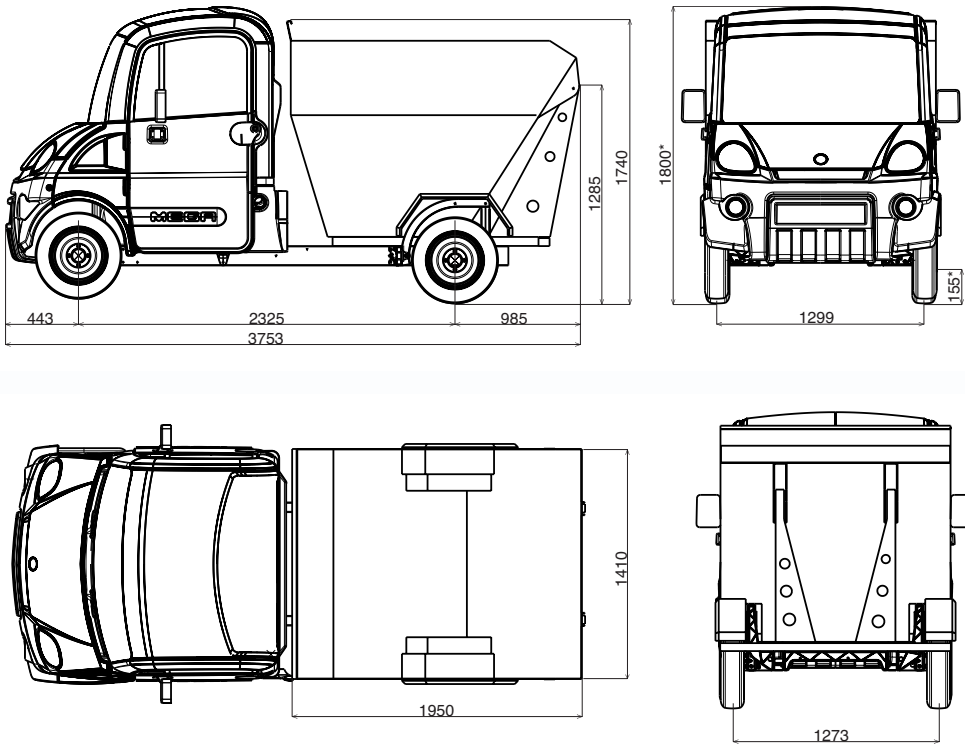

Skip Tipper

4 colour choice

Dimensions (mm)

Wheel base	2325
Overall length	3753
Overall width (excluding rear view mirrors)	1476
Overall height	1800*
Bed interior length	1950
Max. interior width	1410
Skip volume	approx 2m ³
Skip height at 90°	3185
Tip height	1285
Height of skip side door	1000
Front ground clearance	155*
Rear ground clearance	200*
Front track	1299
Rear track	1273
Rear overhang	985

* unladen vehicle ± 20mm

MOTOR

Weight (kg)	MOTOR		
	Combustion	Electric	
	Diesel 600	Electric 8 Battery	Electric 12 Battery
Weight in unladen condition	600	770	880
Pay load	350	350	240
Total authorised laden weight	950	1120	1120
Max. tolerated load on axle			
FRONT	475	520	520
REAR	690	690	690