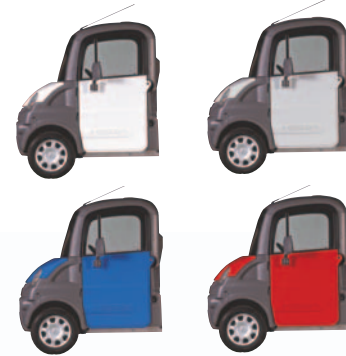

Skip Tipper

4 colour choice

Dimensions (mm)

Wheel base	2325
Overall length	3753
Overall width (excluding rear view mirrors)	1476
Overall height	1800*
Bed interior length	1950
Max. interior width	1410
Skip volume	approx 2m ³
Skip height at 90°	3185
Tip height	1285
Height of skip side door	1000
Front ground clearance	155*
Rear ground clearance	200*
Front track	1299
Rear track	1273
Rear overhang	985